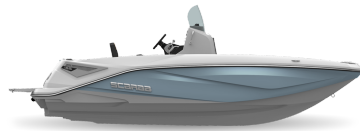

 DENIM BLUE

 JET BLACK

 LIQUID BLUE

 SEAFOAM GREEN

Specifications

L.O.A	18' 10"	5.7 m	Bridge Clearance w/T-Top	6' 2"	1.9 m
Beam	8'	2.4 m	Draft	12"	30 cm
Fuel Capacity	31 gal	117 L	Storage Length on Trailer	18' 10"	5.7 m
Maximum Capacity	1400 lbs	1400 kg	Total Height	6' 10"	2.1 m
Persons Capacity	9	9	Total height on Trailer	8'	2.4 m
Approx. Boat & Engine Weight	2730 lbs	1238 kg	Trailer Weight Single Axle	834 lbs	378 kg
Max HP	300 HP	224 kW	Bridge Clearance	3' 10"	1.2 m
Deadrise	20°	20°			