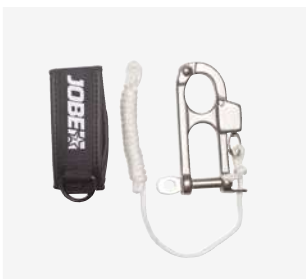

TUBE BAG 3-5 PERSONS

Item 220816002

FEATURES

Suitable for 3-5 person towables • Easy and clean storage

COMPRESSOR ADAPTOR

Item 410200023

FEATURES

Fits all Jobe Boston valves • Car tyre valve to inflate with a compressor

BOSTON VALVE

Item 410800024

FEATURES

A universal Boston valve for all Jobe towables • Fits most towables on the market

QUICK RELEASE WITH WRIST SEAL

Item 210017033

FEATURES

Stainless steel release system • Comfortable wrist seal

MULTI PURPOSE REPAIR KIT

Item 420005001

FEATURES

Multi purpose repair kit • Suitable for: towables, inners and covers, wet-suits, inflatable SUP boards • Suitable materials: PVC, Nylon, Rubber, Neoprene, PU