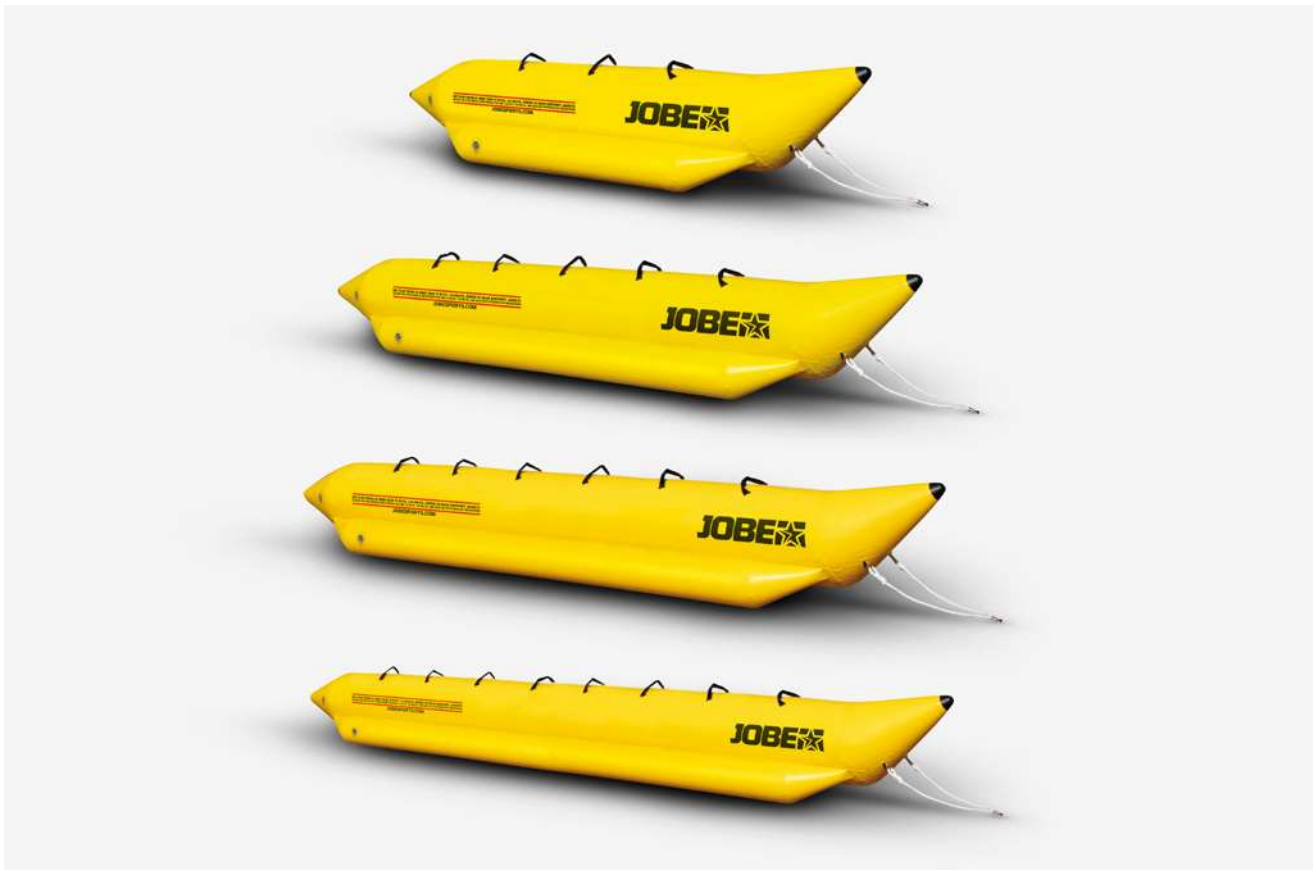

FEATURES

- 840 Denier nylon cover
- 0,7mm / 28 Gauge PVC
- Boston valve
- Quick rope connector
- Foam filled handles
- Neoprene deck pads
- Double-stitched nylon
- 3 year warranty after registration

SHARK TRAINER TOWABLE 1P

Item 230120002

INFLATED SIZE

52,3 x 35 x 18,5" / 133 x 89 x 47 cm

FEATURES

420 Denier nylon cover • 0,6 mm / 24 Gauge PVC • Max 1 person towable
 • Boston Valve • Quick rope connector • 2 webbing handles • Detachable handle • Multi-position towable • Easy boarding • Double-stitched nylon •
 Deflated size: 60" x 49" / 153 x 126 cm • Deck height: 9,8" / 25 cm •
 3 year warranty after registration

WATERSLED TOWABLE

DEFLATED SIZE

3p	100" / 254 cm
5p	201" / 510 cm
6p	220,5" / 560 cm
8p	248" / 630 cm

FEATURES

Thickest PVC in the industry • Halkey Roberts valve • Thermo bonded seams • Repair kit and pump included • 3 year warranty after registration (for consumers only)

TOW ROPES

- 1. 2P Lime (for 1-2 persons) 211920001
- 2. 2P Red (for 1-2 persons) 211920007
- 3. 4P Blue (for 3-4 persons) 211920002
- 4. 4P Red (for 3-4 persons) 211920008
- 5. 6P (for 5-6 persons) 211920003
- 6. 10P (for 7-10 persons) 211920004
- 7. Bungee rope 211920006
- 8. Bungee extension 211920005